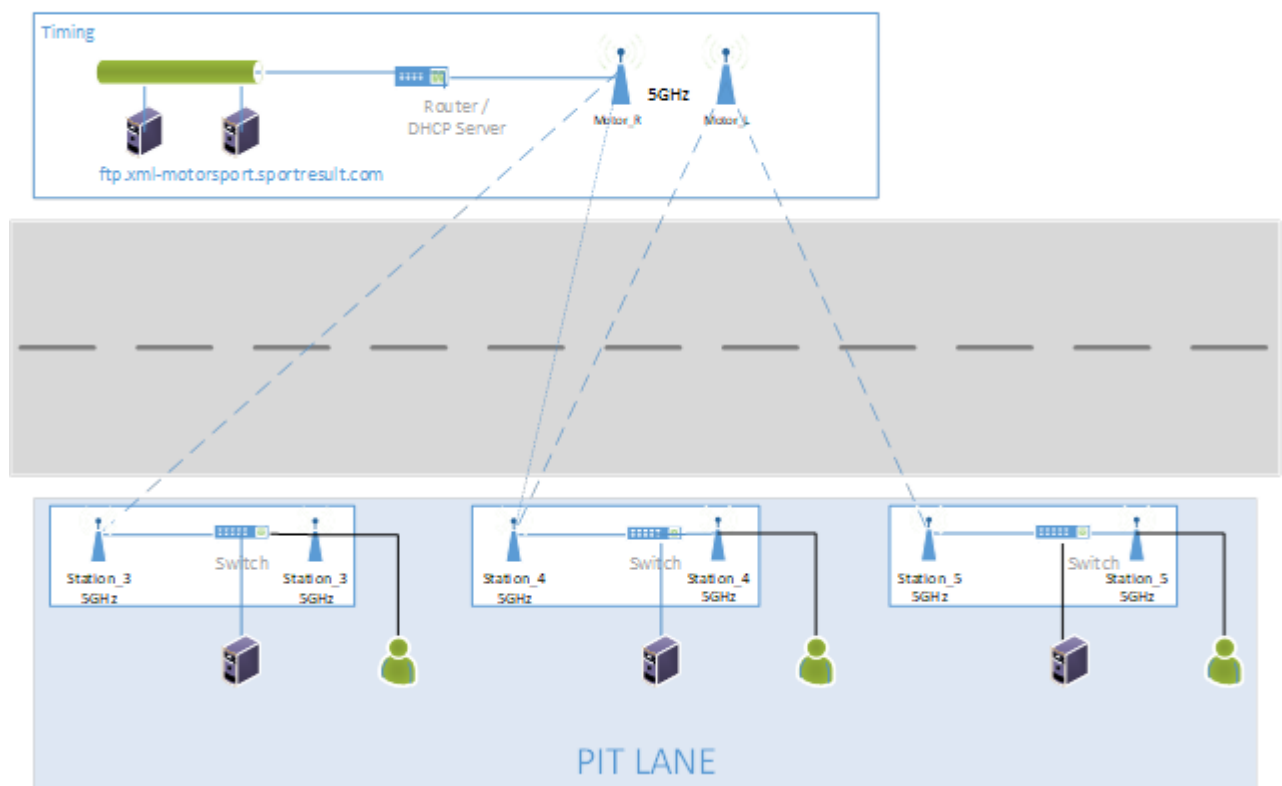

You have two options to connect our network:

1. We'll install some network connection boxes in the Pitlane where you can connect your own network cable RJ45 (maximum length of cable: 85 m) to our network. This will be the safest solution.
2. You can connect to our network also over wireless LAN. However we can't ensure that you receive the WLAN signal anywhere.

The file structure and further details are available in attached manual.

The wireless network access data for this season will be:

**SSID: XML\_FEED**

**Network key: TEAMS2021**

The IP addresses are assigned automatically. The XML download works via FTP protocol. Recommended programs are filezilla and winscp. The second option is to map network location in windows file explorer.