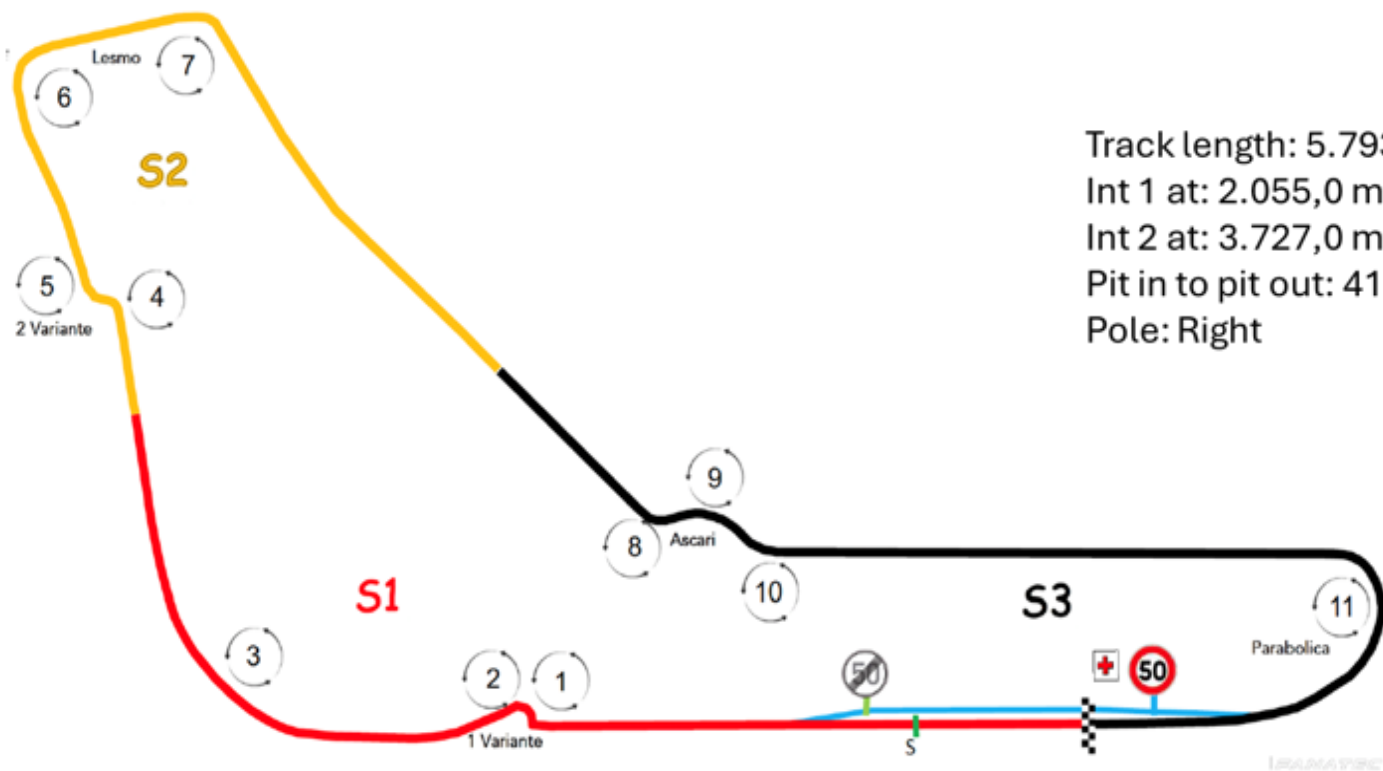

# TEAM MANAGER & DRIVER'S BRIEFING

Monza

29. - 31.06.2026

Track length: 5.793 m  
 Int 1 at: 2.055,0 m  
 Int 2 at: 3.727,0 m  
 Pit in to pit out: 418,0 m  
 Pole: Right

# Cars Positioning

# Escape Road Turn 4 - 5